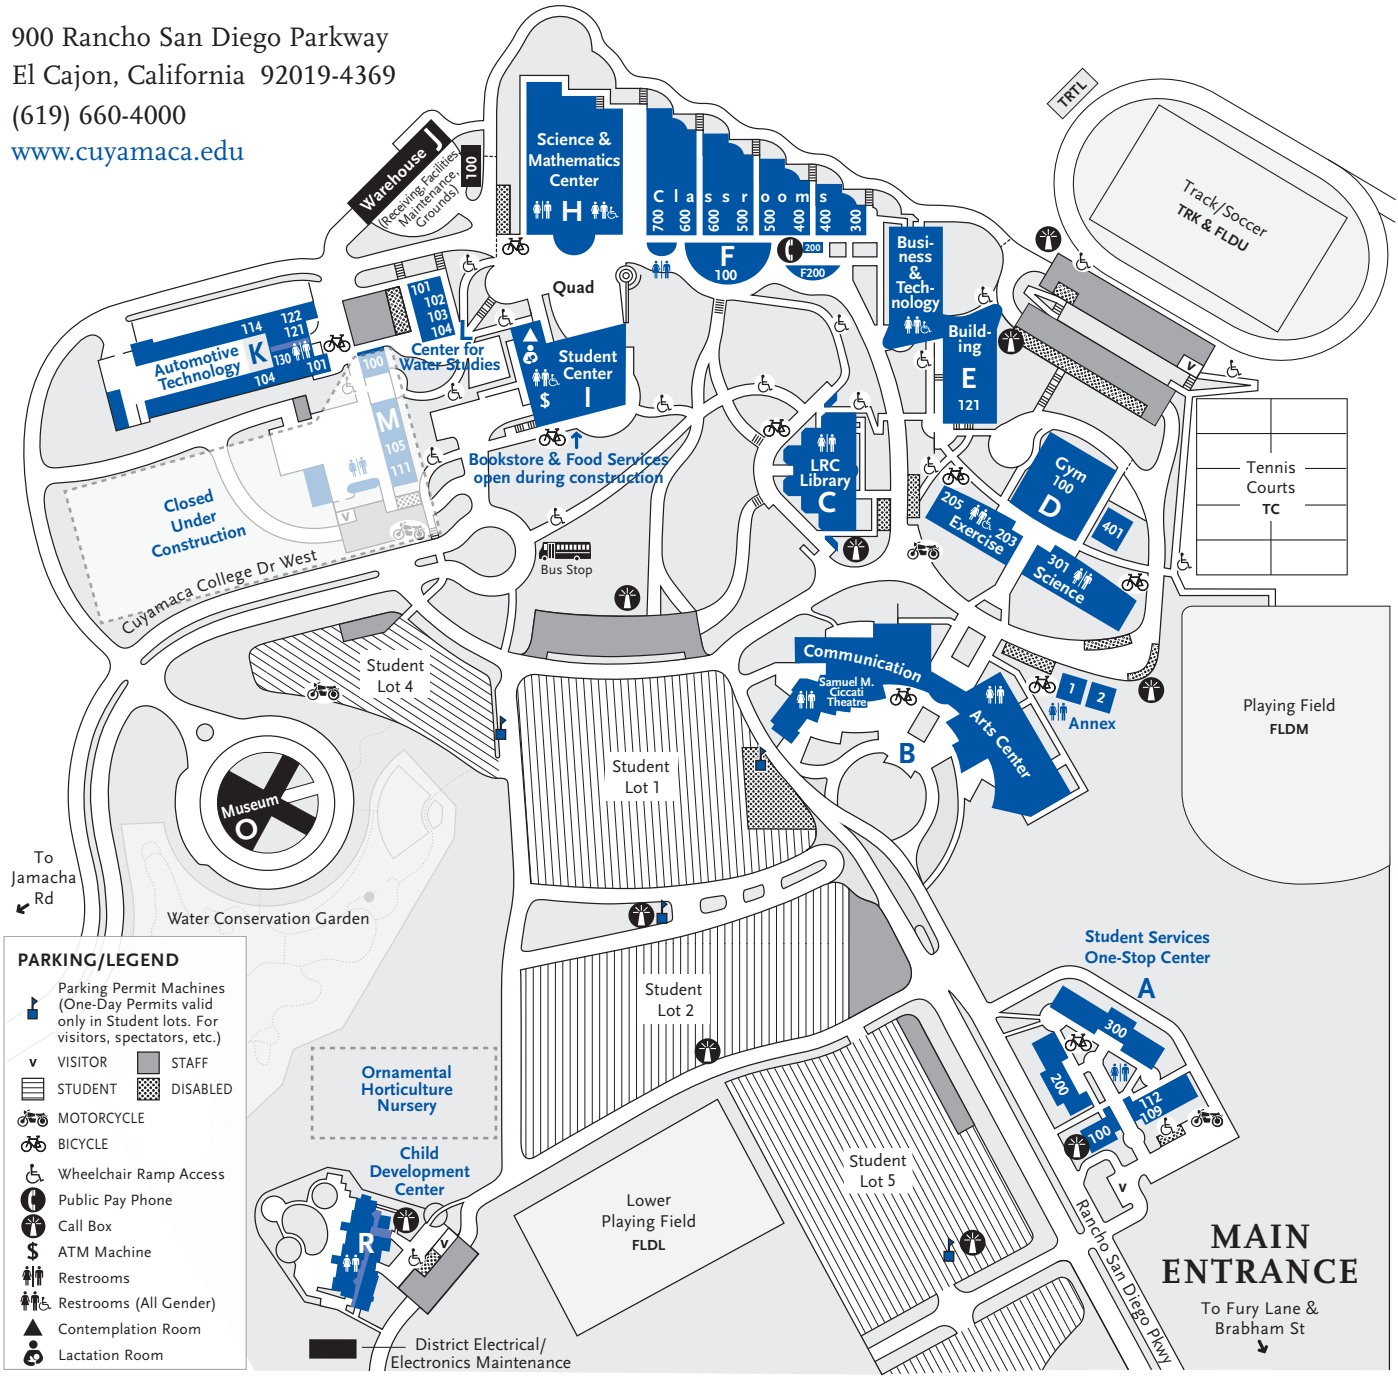

CUYAMACA COLLEGE

900 Rancho San Diego Parkway
 El Cajon, California 92019-4369
 (619) 660-4000
www.cuyamaca.edu

Academic Resource Center - C Bldg
 Adjunct Faculty Offices - B, E and F Bldgs
 Administration - F Bldg
 Admissions & Records - A Bldg
 Assessment Center - A Bldg
 Automotive Technology - K Bldg
 Bookstore - Student Center
 CalWORKS S.T.E.P.S. - A Bldg
 CAFYES - A Bldg
 Campus & Parking Services (CAPS) - A Bldg
 CARE - A Bldg
 Career/Placement Center - A Bldg
 Cashier - A Bldg
 Center for Water Studies - L Bldg
 Child Development Center - R Bldg
 Computer Labs/Tech Mall (Student use) - E Bldg

Counseling - A Bldg
 DSPS - A Bldg
 DSPS Learning Lab - C Bldg
 Duplicating (Faculty Support Services) - F Bldg
 Environmental Training Center (ETC) - F Bldg
 EOPS - A Bldg
 Facilities Office - J-100
 Financial Aid - A Bldg
 Fitness Center - D Bldg
 Food Services - Student Center
 Gym - D Bldg
 Health & Wellness Center - I Bldg
 Heritage of the Americas Museum - O Bldg
 High School & Community Relations - A Bldg
 Institutional Effectiveness, Success & Equity - E Bldg

Library (LRC) - C Bldg
 Mailroom - F Bldg
 Nursery (Plant Sales) - by R Bldg
 Ornamental Horticulture - closed for construction
 Pathway Academy - Annex 2
 Samuel M. Ciccati Performing Arts Center - B Bldg
 Sheriff's Office - A Bldg
 STEM Achievement Center - H Bldg
 Student Affairs - A Bldg
 Student Center - I Bldg
 Switchboard - F Bldg
 Transfer Center - A Bldg
 UPI! - A Bldg
 Veterans Resource Center - Annex 1
 Veterans Services - A Bldg
 Writing Center - B Bldg
 Word Processing (Faculty Support Services) - F Bldg